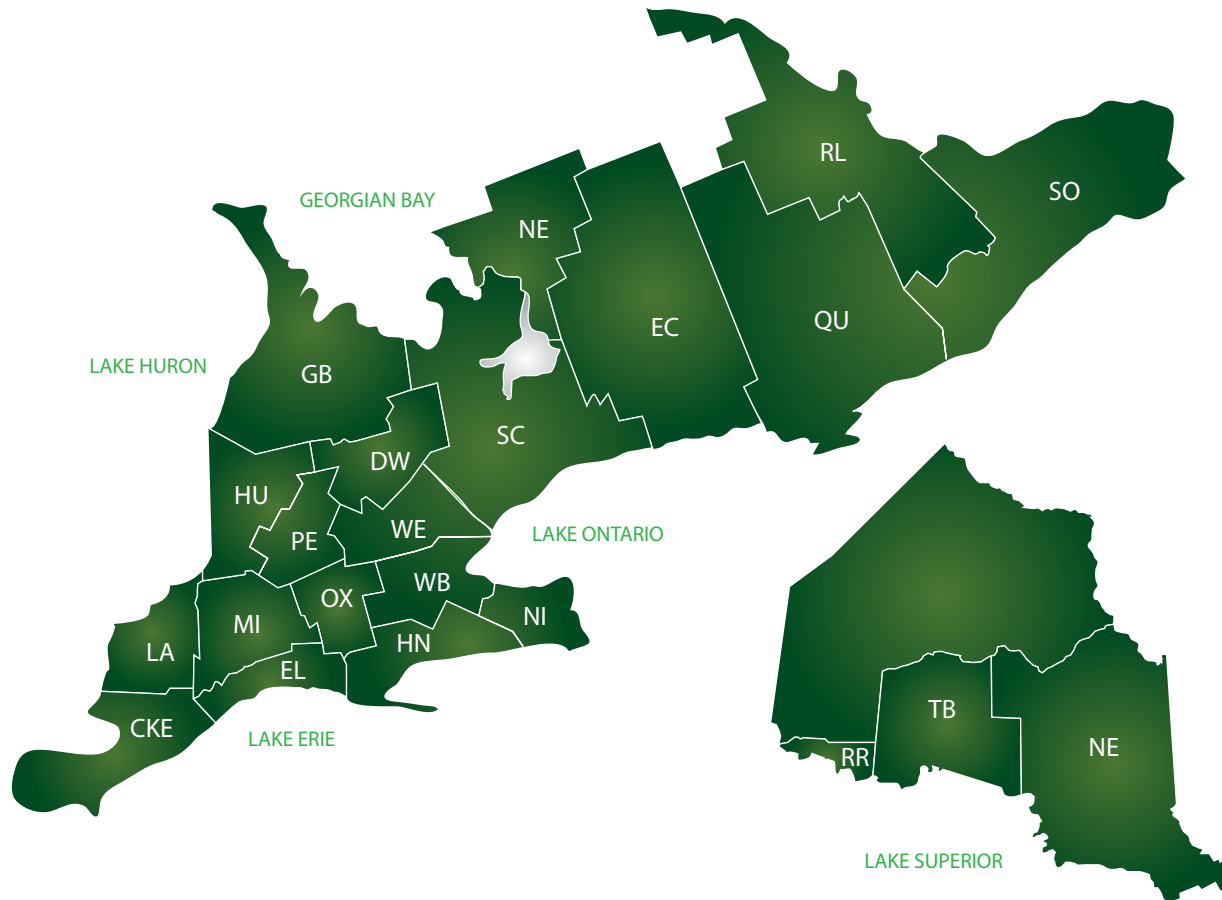

# DISTRICT ASSOCIATIONS

CKE Chatham-Kent-Essex  
DW Dufferin-Wellington  
EC East Central  
EL Elgin  
GB Grey-Bruce  
HN Haldimand-Norfolk  
HU Huron

LA Lambton County  
MI Middlesex  
NI Niagara  
NE Northeastern Ontario  
OX Oxford  
PE Perth  
QU Quinte

RR Rainy River  
RL Renfrew-Lanark  
SC Simcoe County  
SO St. Lawrence-Ottawa Valley  
TB Thunder Bay  
WB Wentworth-Brant  
WE Wellington